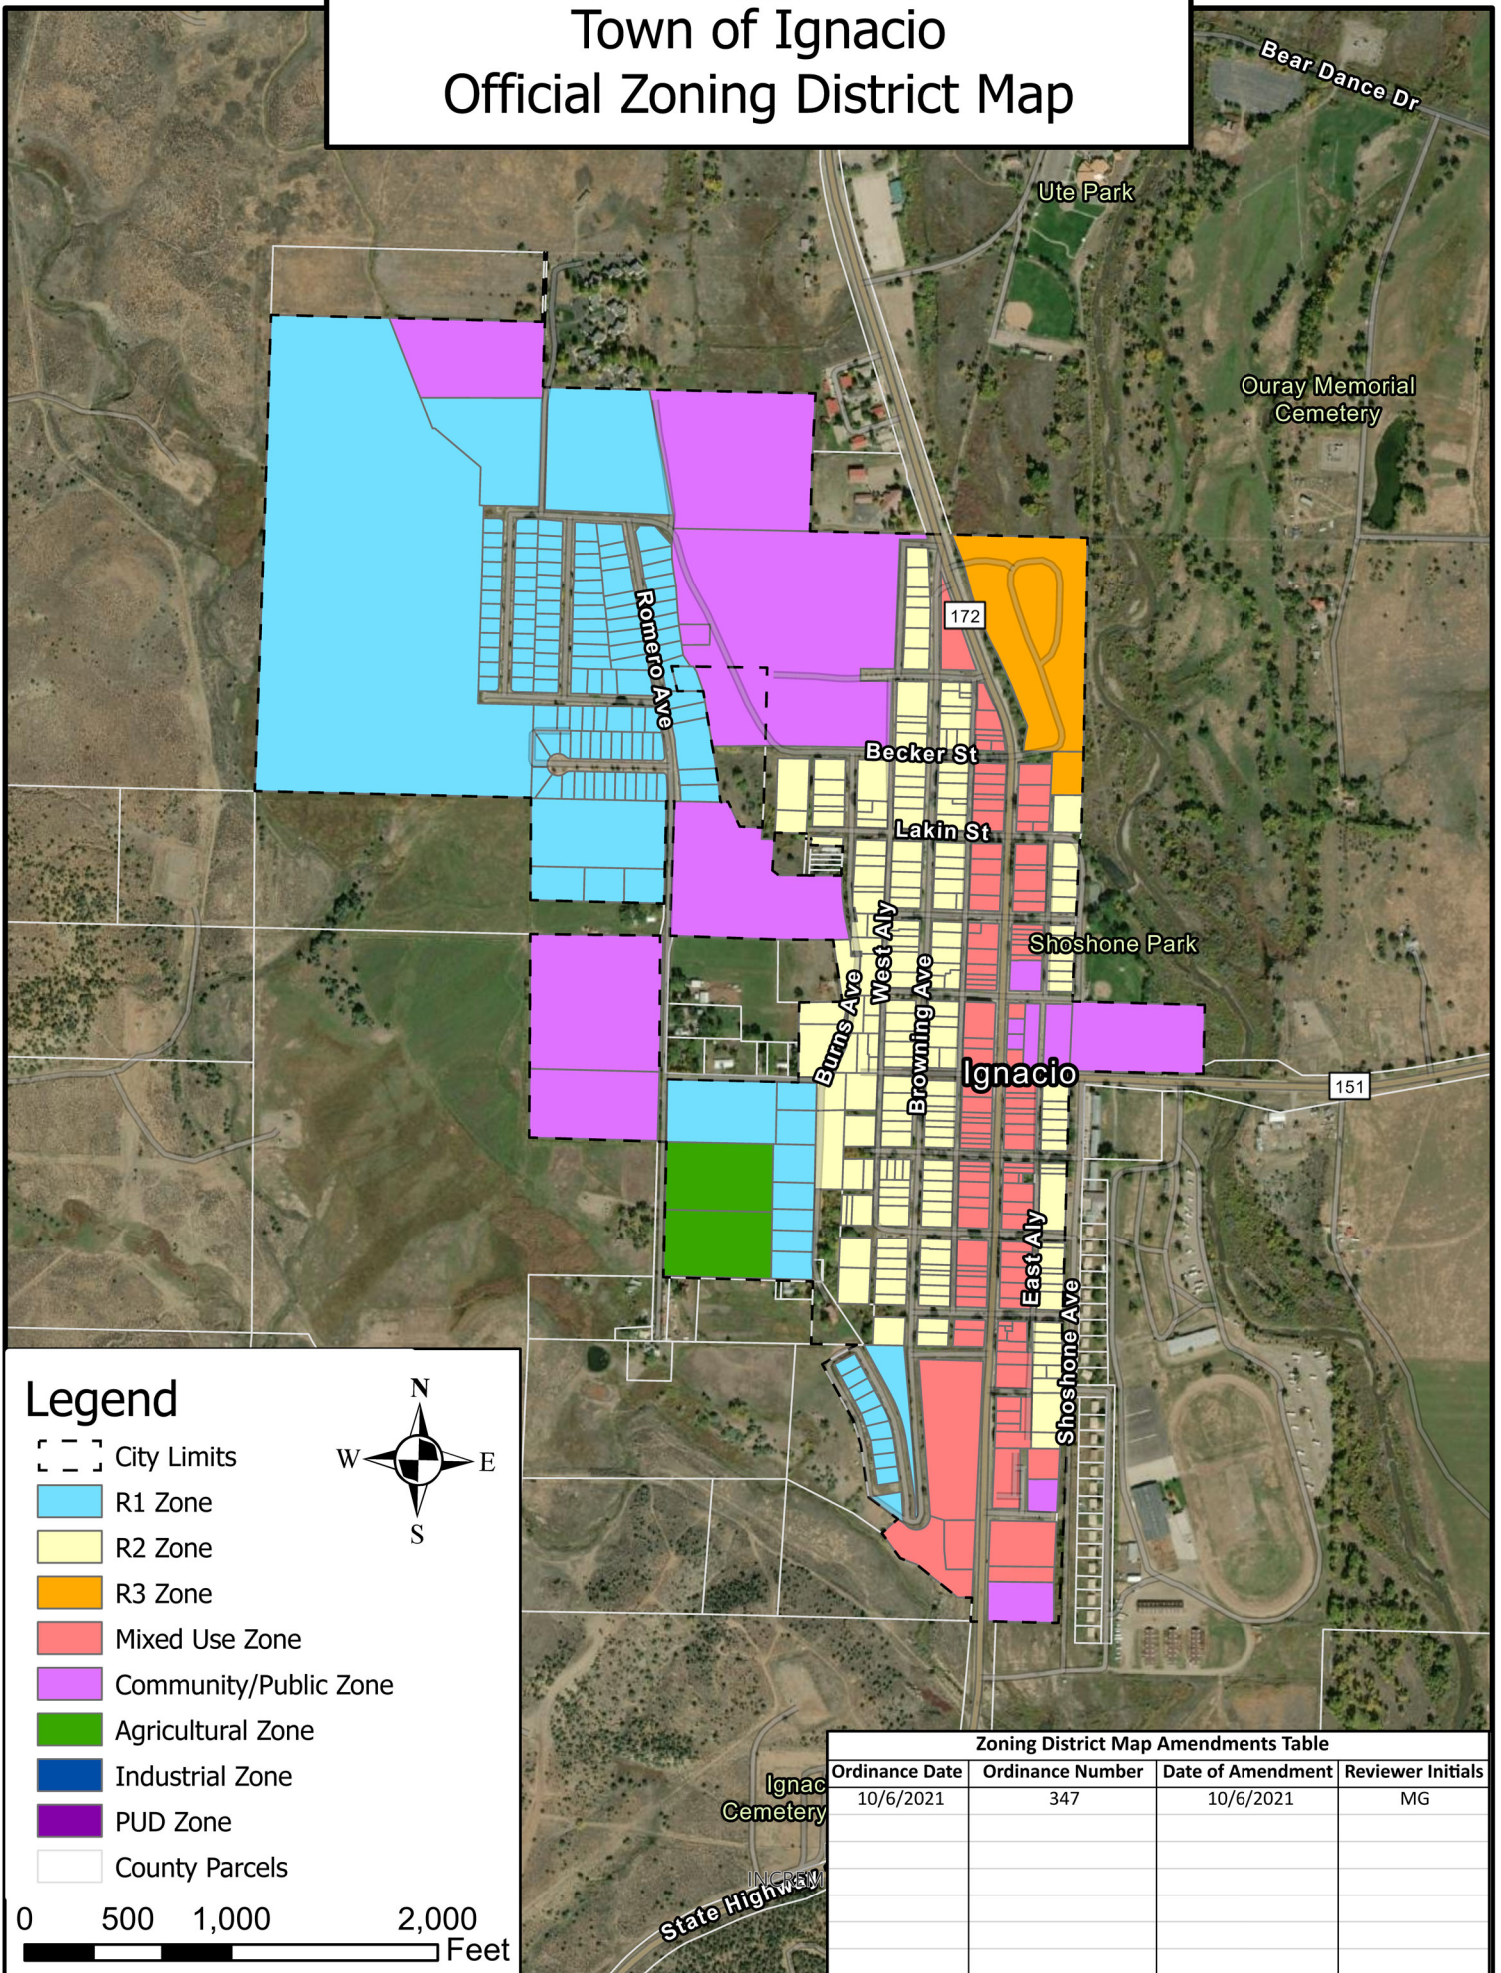

Town of Ignacio Official Zoning District Map

Legend

-  City Limits
-  R1 Zone
-  R2 Zone
-  R3 Zone
-  Mixed Use Zone
-  Community/Public Zone
-  Agricultural Zone
-  Industrial Zone
-  PUD Zone
-  County Parcels

Zoning District Map Amendments Table

Ordinance Date	Ordinance Number	Date of Amendment	Reviewer Initials
10/6/2021	347	10/6/2021	MG